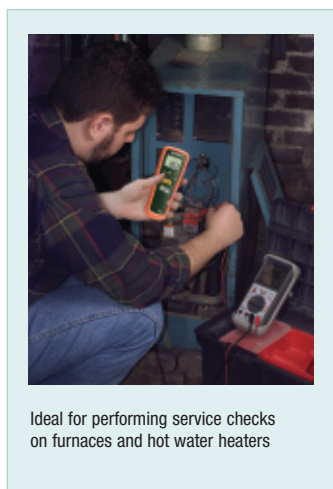

Carbon Monoxide (CO) Meter

 **Air Safety Checks in all environments**
Up to 1000ppm

Features:

- Ergonomic pocket size housing
- One button operation
- Easy to read 1999 count backlit displays CO levels from 0 to 1000ppm
- Audible alarm starting at 35ppm with continuous beeping when above 200ppm
- Backlight for low light conditions
- Max Hold and Data hold buttons
- Auto Power off
- Complete with 9V battery, protective rubber holster, and carrying case

Applications:

- Ambient air safety checks on residential appliances
- HVAC service on furnaces and hot water heaters
- Home inspections
- Industrial environments where the accumulation of CO is possible

Specifications	
Range	0 to 1000ppm
Resolution	1ppm
Accuracy	5% or ±10ppm
Sensor Type	Stabilized electrochemical gas specific (CO)
Sensor Life	3 years (typical)
Power	one 9V battery
Dimensions	6.3 x 2.2 x 1.57" (160 x 56 x 40mm)
Weight	6.35oz (180g)