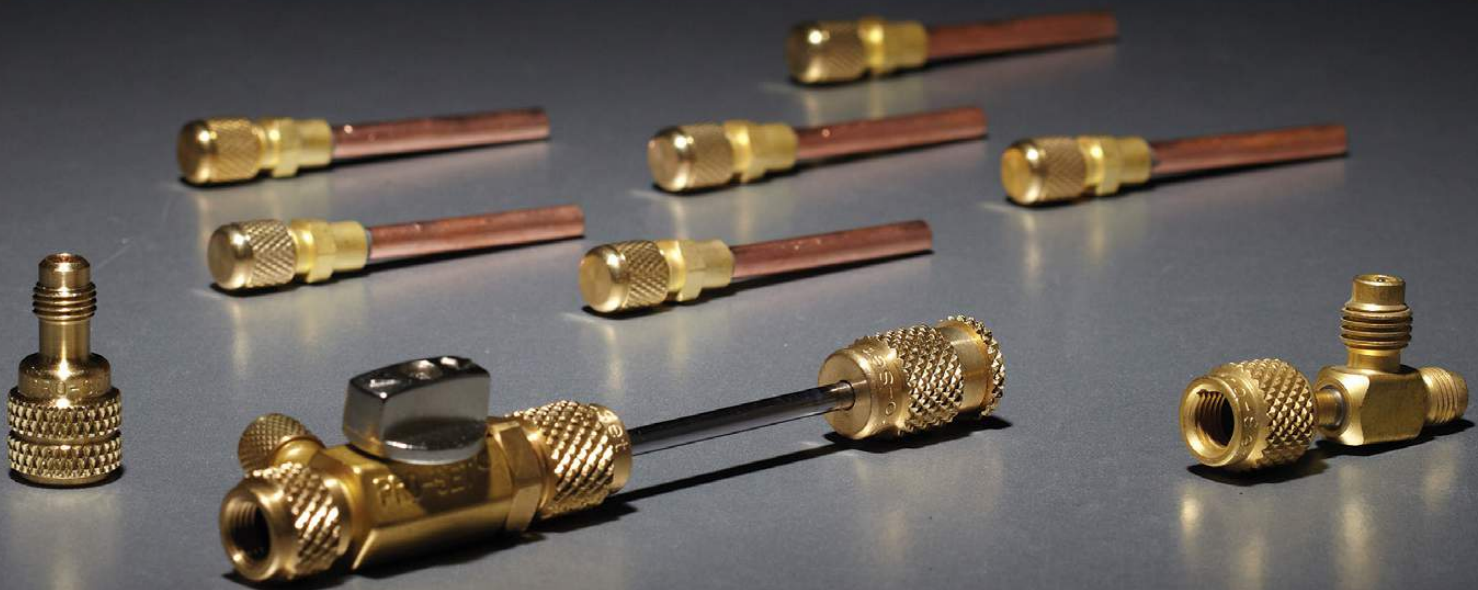

ADAPTERS, FITTINGS, VALVES & VALVE CORE TOOLS

MANUFACTURED TO STRINGENT
INDUSTRY STANDARDS

AD12

AD14

AD149C

AD18C

AD24/AD24B

AD36C

AVC410C/ AVC410CB

AVC6C/ AVC6CB

AVC6P

AVCVAC

QUICK SEAL O-RING CAPS

Thread	Description	Qty / Pk	ITEM
1/2"	ACME brass cap w/chain tether	2	AVC134C
	ACME plastic cap w/ straps	2	AVC134PS
	SAE brass cap w/chain tether	2	AVC8C
1/4"	SAE brass caps	10	AVC4
		25	AVC425
		100	AVC4B
	SAE brass cap w/chain tether	2	AVC4C
		100	AVC4CB
	SAE plastic caps	6	AVC4P
		100	AVC4PB
		6	AVC4PS
SAE brass cap w/core remover	6	AVC4R	
	100	AVC4RB	
5/16"	R-410A brass cap	10	AVC410
		100	AVC410B
	brass cap w/chain tether	2	AVC410C
		100	AVC410CB
3/8"	SAE brass cap w/chain tether	2	AVC6C
		100	AVC6CB
	SAE plastic caps	3	AVC6P
na	R-134a hi side caps	10	AVC134H
	R-134a low side caps	10	AVC134L
1/4", 1/2", 3/8"	SAE Vacuum pump brass cap kit w/chain	1 each	AVCVAC