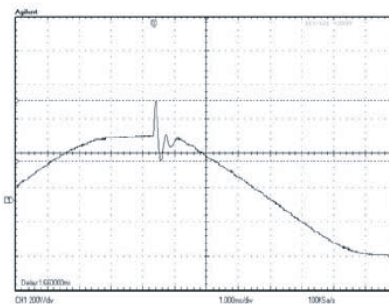

ENVIRONMENTAL ↘

Operating Temperature:: 15-40°C
Relative Humidity Range: 0-90% non-condensing

The blue box that tests. And tests.

205 Westwood Ave
Long Branch, NJ 07740
1-877-742-TEST (8378)
Fax: (732) 222-7088
salesteam@Tequipment.NET