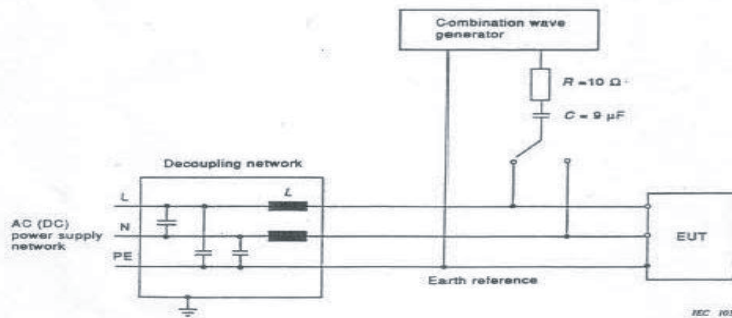

Compliance West USA

www.compwest.com

Call [800] 748-6224

MegaPulse CDN 240-8 & -15

CIRCUIT ↘

MegaPulse CDN 240-8 and MegaPulse CDN 240-15 are built to the requirements of EN61000-4-5, Figure 7:

Figure 7 – Example of test set-up for capacitive coupling on a.c./d.c. lines; line-to-line coupling (according to 7.2)

PROTECTION ↘

The CDN 240-8 and CDN 240-15 offer protection back to the source from the surge wave generated by the MegaPulse Surge Tester. This graph shows the pulse seen by the source when a 2000V 2x10/2x10uSec pulse is delivered to an open circuit DUT. This result is within the 10% allowed by EN461000-4-5.